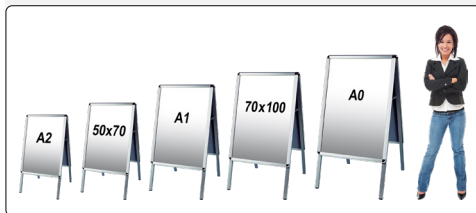

Logo plate and holder

Size	Art. no. logo plate	Art.no. holder
A2	11711 (46 x 22 cm)	11721
50 x 70 cm	11712 (54 x 22 cm)	11722
A1	11713 (64 x 22 cm)	11723
70 x 100 cm	11714	11724
A0	11715 (89 x 22 cm)	11725